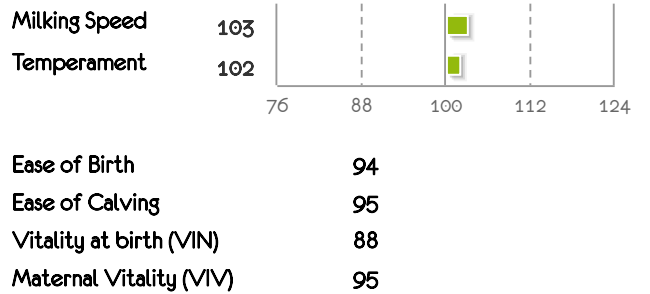

**PROD. INDEX**

Prod. index	<b>+22</b>	Rel 95
Milk	<b>+760</b>	464 Daughters
Protein Content	<b>-0,7</b>	335 Herds
Fat Content	<b>-1,7</b>	
Protein Matter	<b>+20</b>	
Fat Matter	<b>+18</b>	

**TYPAGES**

Kappa caseines	<b>BB</b>	SHGC	SHF
Beta caseines	<b>A2A2</b>	MTCP	MTF

**OTHERS INDEX**

Ability butcher calves	<b>+1,0</b>	<b>+57,2 €</b>
Beef ability young cattle	<b>-2,0</b>	<b>-88,1 €</b>

**FITNESS TRAITS**

Ease of Birth	<b>94</b>
Ease of Calving	<b>95</b>
Vitality at birth (VIN)	<b>88</b>
Maternal Vitality (VIV)	<b>95</b>