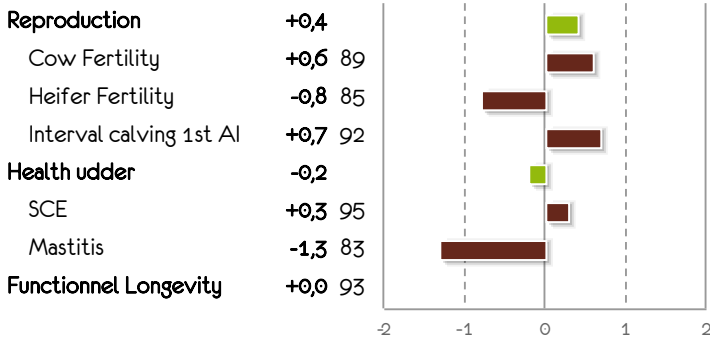

**PROD. INDEX**

Prod. index	<b>+22</b>	Rel 95
Milk	<b>+760</b>	464 Daughters
Protein Content	<b>-0,7</b>	335 Herds
Fat Content	<b>-1,7</b>	
Protein Matter	<b>+20</b>	
Fat Matter	<b>+18</b>	

**TYPAGES**

Kappa caseines	<b>BB</b>	SHGC	SHF
Beta caseines	<b>A2A2</b>	MTCP	MTF

**OTHERS INDEX**

Ability butcher calves	<b>+1,0</b>	<b>+57,2 €</b>
Beef ability young cattle	<b>-2,0</b>	<b>-88,1 €</b>

**FITNESS TRAITS**

Ease of Birth	<b>94</b>
Ease of Calving	<b>95</b>
Vitality at birth (VIN)	<b>88</b>
Maternal Vitality (VIV)	<b>95</b>