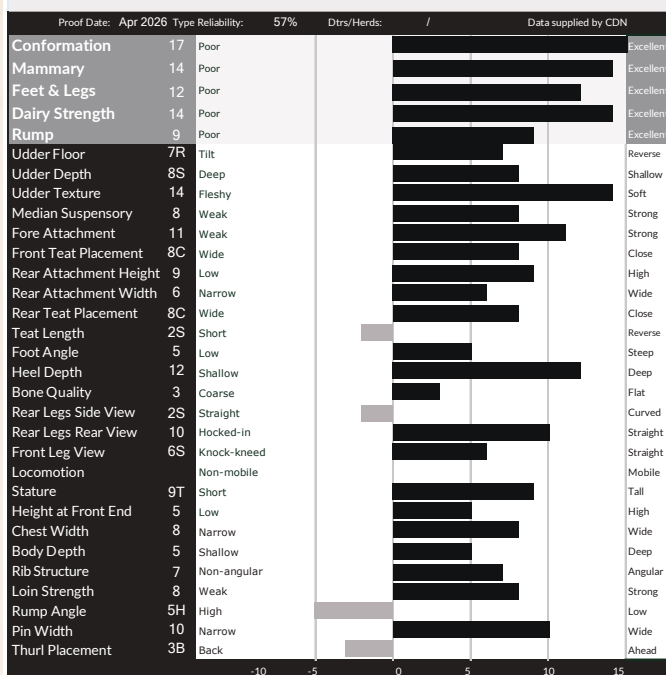

SIRE
UNIQUE GHOST

DAM
AVONLEA CHIP'S CHIQUITA EX-90-5YR
sired by River Valley Victorious
03-03 2X 305 d 10,460 Kg M 5.3%F 3.9%P

2ND DAM
AVONLEA PREMIER CHOCOLATE CHIP EX-96-2E 5*
sired by Hawarden Impuls Premier

03-07 2X 305 d 9,648 Kg M 6.1%F 3.7%P

3RD DAM
AVONLEA KOOKIE DOUGH EX-93-4YR
03-00 2X 299 d 8,814 Kg M 4.6%F 3.4%P

4TH - 12TH DAMS
EX-SUP-92-5E 9* X EX-94-4E 6* X EX-3E 6* X EX-91.1* X SUP-EX

CANADIAN FIGURES			
Lifetime Performance		Functional Traits	
GLPI	+1993	Feed Efficiency	Daughter Fertility
PRO \$	\$1398	Herd Life	107
Production	Rel 68%	Mastitis Resistance	101
Milk	318 kgs	Metabolic Disease	102
Fat	15 kgs -0.04%	Hoof Health	96
Protein	23 kgs +0.13%	Lactation Persistence	100
			105

AMERICAN FIGURES			
Lifetime Performance		Functional Traits	
JPI	+26	Somatic Cell Score	3.09
NET MERIT	-\$225	Productive Life	-0.7
Production	Rel: 75%	Daughter / Herds	0/0
Milk	-321 lbs	Combined F&P	-15 lbs
Fat	-13 lbs +0.02%	Cheese Merit	-\$216
Protein	-2 lbs +0.05%	Fertility Index	-1.2
		Cow Conception Rate	-1.9
		Daughter Preg Rate	-1.1
		Sire Calving Ease	
		Dtr Calving Ease	
		Sire Stillbirth	
		Dtr Stillbirth	