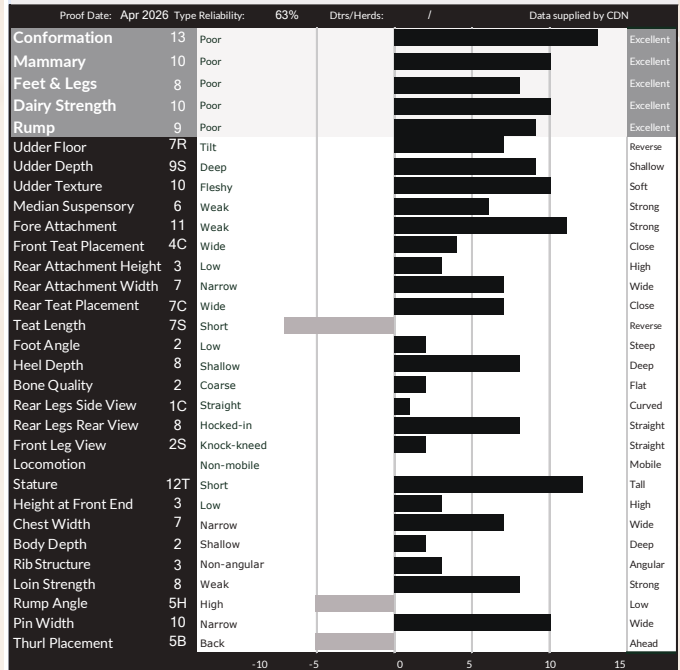

+200 KG MILK

+ 26 KG FAT with **+0.21%F**

+ 25 KG PRO with **+0.23%P**

✓ **+10 Mammary System**

✓ **+8 Feet & Legs**

✓ **+10 Dairy Strength**

✓ **+9 Rump**

✓ **+100 Daughter Fertility**

SIRE
DULET BOOMERANG

DAM
UNIQUE MAGISTRATE GOLD-EX-94-4YR
sired by Unique Magistrate Gold
 2-11 2x 305 d 10,278 Kg M 5.5%F 4.1%P
 1st Sr 3 Western Dairy Expo 2024

2ND DAM
UNIQUE HP GENIE-VG-87-2YR
sired by Kentville Colton Candy Man
 3-06 2x 305 d 9,040 Kg M 5.1%F 3.9%P

AMERICAN FIGURES			
Lifetime Performance		Functional Traits	
JPI	+16	Somatic Cell Score	3.03
NET MERIT	-\$226	Productive Life	-1.3
Production	Rel: 78%	Daughter / Herds	0/0
Milk	-648 lbs	Combined F&P	-16 lbs
Fat	-10 lbs +0.12%	Cheese Merit	-\$208
Protein	-6 lbs +0.10%	Fertility Index	-1.6
		Cow Conception Rate	-2.4
		Daughter Preg Rate	-1.3
		Sire Calving Ease	
		Dtr Calving Ease	
		Sire Stillbirth	
		Dtr Stillbirth	