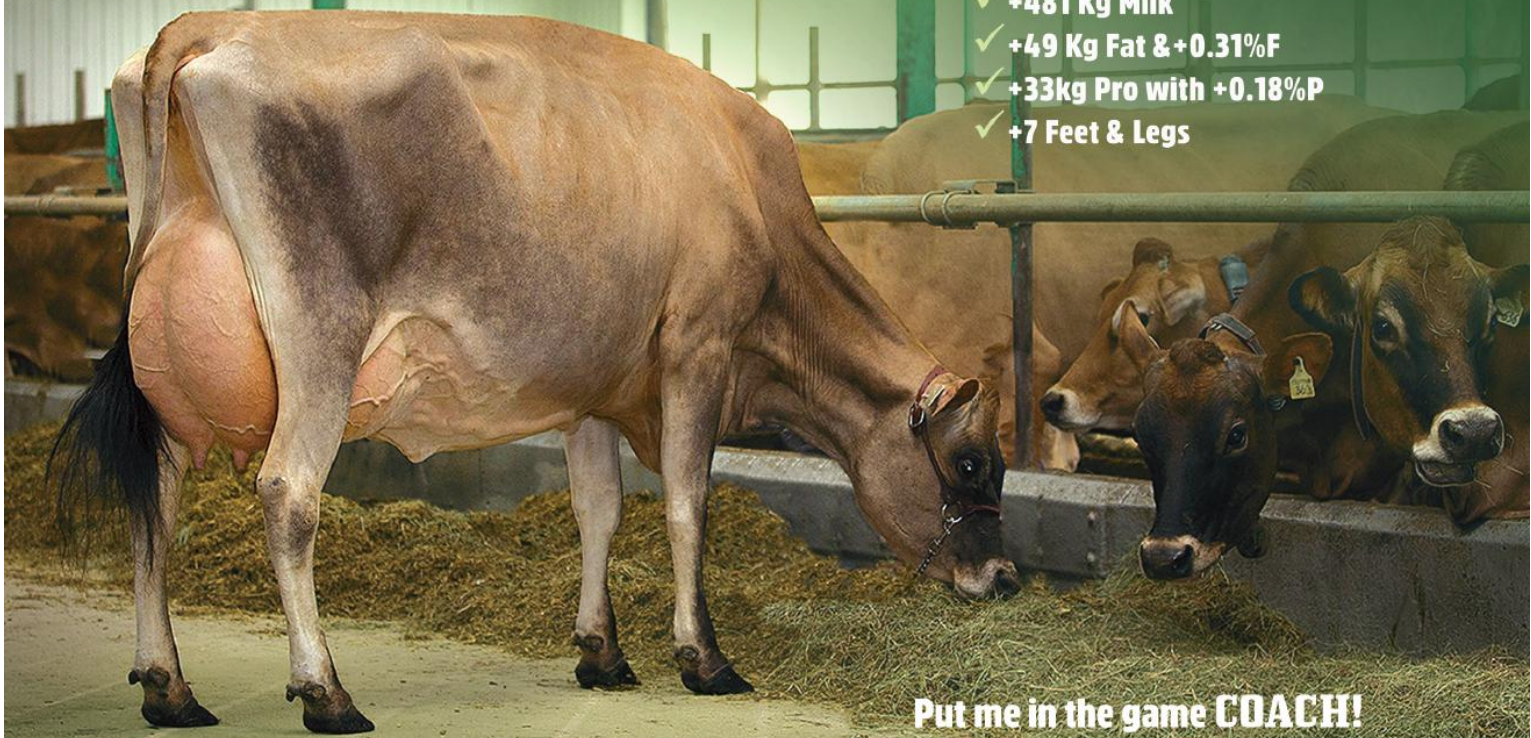

799JE0009Z

★ ★ ★
Lencrest
COACH
 ★

Maverick X EX-90 Bourbon X
 Lencrest Cocopuff-EX-93-3E 4* X EX-92 4* X EX-94
 X EX X JIF Little Minnie-EX-96-4E-12*

Complete Package
 GLPI, PRODUCTION, TYPE & PEDIGREE

- ✓ +1716 GPA LPI
- ✓ +481 Kg Milk
- ✓ +49 Kg Fat & +0.31%F
- ✓ +33kg Pro with +0.18%P
- ✓ +7 Feet & Legs