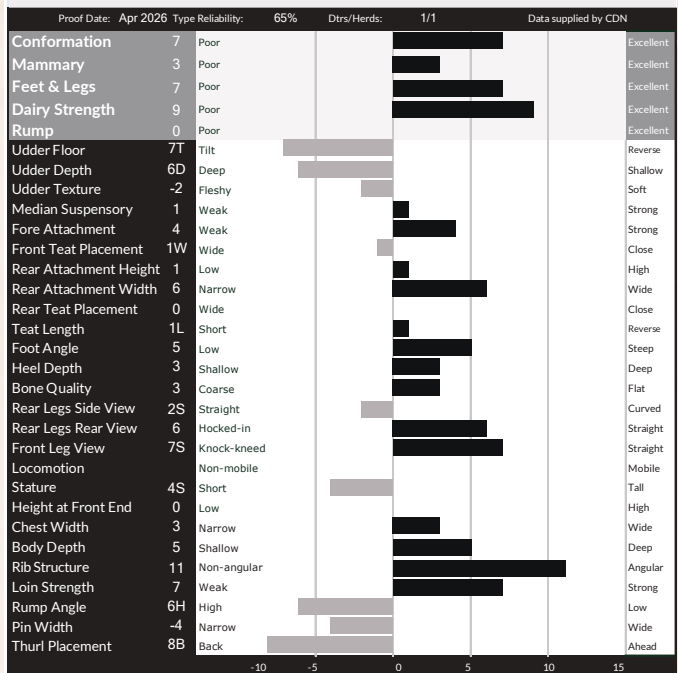

Reg: JECANM120888121 / DOB: 03/20/2022 / ET JH1C JNSF BB A2A2 / aAa 432516

SIRE
UNIQUE MAVERICK

DAM
LENCREST BOURBON COCOPUFF EX-90
sired by Legendairy Bourbon
5-00 2X 305 D 8,848 KG M 5.9%F 4.5%P

2ND DAM
LENCREST COCOPUFF EX-93-2E 4*
sired by Golden GDK Vivaldi
06-07 305 d 11,843 Kg M 7.46%F 4.32%P

3RD DAM
LENCREST PREMIER COCO EX-92-3E 4*
05-10 305 d 11,162 Kg M 6.26%F 4.61%P

4TH - 6TH DAMS
EX-94-2E 4* X EX-90-2E 2*
*X JIF Little Minnie EX-96-4E 12**

Lifetime Performance		Rel 65% Dtr / Herds	1/1	Functional Traits	
GLPI	+1716	Feed Efficiency		Daughter Fertility	94
PRO \$	\$1293	Herd Life	99	Milking Speed	105
Production	Rel 75%	Mastitis Resistance	93	Milking Temperament	99
Milk	481 kgs	Metabolic Disease	101	Calving Ability	110
Fat	49 kgs +0.31%	Hoof Health		Dtr Calving Ability	101
Protein	33 kgs +0.18%	Lactation Persistence	103	Body Condition	98