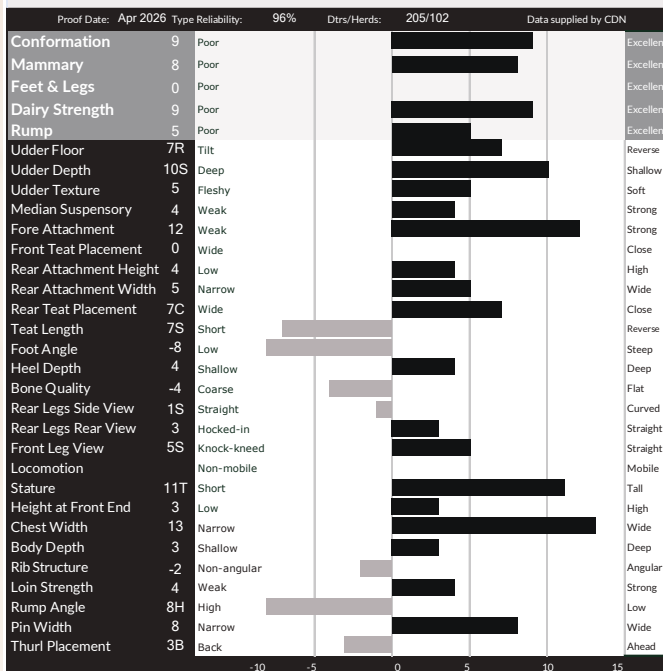

799JE00049 *Dulet*

BOOMERANG

Reg: JECANM120396339 / DOB: 12/13/2020 / JH1F BB A2A2 / aAa: 243651

GLPI	+1532	Feed Efficiency		Daughter Fertility	93
PRO \$	\$475	Herd Life	97	Milking Speed	98
Production	Rel 99%	Mastitis Resistance	104	Milking Temperament	96
Milk	-104 kgs	Metabolic Disease	104	Calving Ability	87
Fat	12 kgs +0.23%	Hoof Health		Dtr Calving Ability	88
Protein	21 kgs +0.32%	Lactation Persistence	98	Body Condition	110

3RD DAM
JACQUARD GANGSTER BEATRICE EX-2E-6*
5-4 2X 305 d 11,598 Kg M 4.7%F 3.7%P

4TH - 9TH DAMS
VG-86 X EX-2E X EX-93-4E-4* X
EX-93-3E-2* X VG-87 X EX

BOOMERANG DAUGHTERS AT DULET HOLSTEIN & JERSEY

DAUGHTER DULET BOOMERANG SPICY VG-86-2YR
Owned by Dulet Holstein & Jersey image © Sheila Sunborg

AMERICAN FIGURES

Lifetime Performance		Functional Traits	
JPI	+15	Somatic Cell Score	3.05
NET MERIT	\$-348	Productive Life	-3.8
Production	Rel: 92%	Daughter / Herds	310/120
Milk	-827 lbs	Combined F&P	-10 lbs
Fat	-7 lbs +0.19%	Cheese Merit	\$-319
Protein	-3 lbs +0.15%	Fertility Index	-3
		Cow Conception Rate	-4.5
		Daughter Preg Rate	-2.7
		Sire Calving Ease	
		Dtr Calving Ease	
		Sire Stillbirth	
		Dtr Stillbirth	