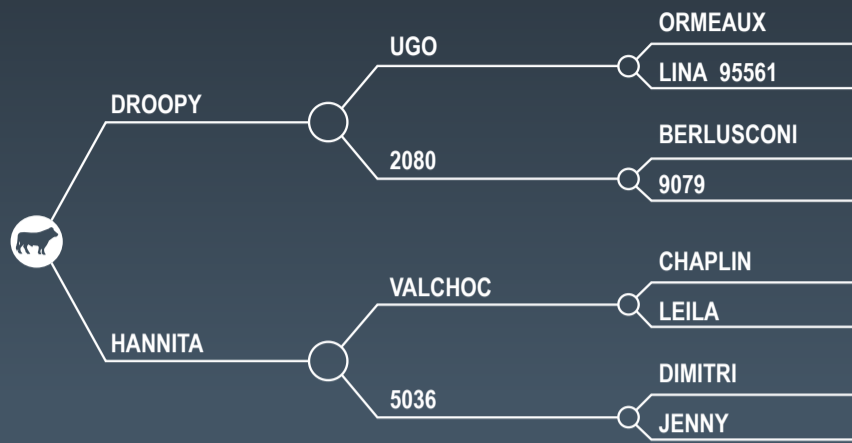

NOOP

FR1217131477

2017-10-15

CALVING EASE

IFNXT Cross breed Calving ease

111

BL.VF.25.2

0.99