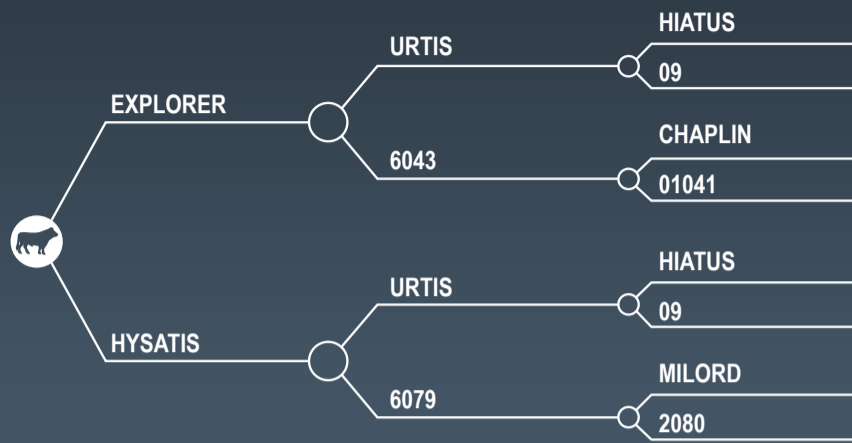

MEXPLOR

FR0916840411

2016-10-23

CALVING EASE

IFNXT Cross breed Calving ease

106

BL.VF.25.2

0.96

BEEF CALVES BEEF ABILITIES IN FARM

Reference : 01/2026

BL.VF.25.2

ICRCvbf	Carcass growth	111	0.92
CONFvbf	Carcass conformation	137	0.93
COULvbf	Meat color	108	0.85
IABvbf	Total merit for beef abilities	123	0.92
IABvbf €	Economic proof for beef abilities	128	

EUROVAL

€VAL GL	Gestation Length	**
---------	------------------	----